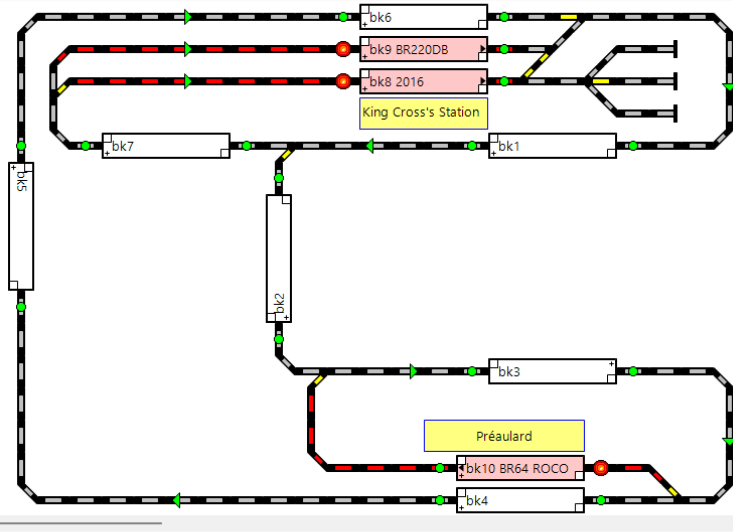

Locomotives Notes Programmation

Identifiant	#_	Bloc	V_	Mode	Destination	Train	Comp
BR64 ROCO	64	-bk10	0%	stop			
2016	16	bk8	0%	stop		OBB	
F415	4		0%	stop			
BR220DB	1+	bk9	0%	stop		(189,0) DB	

FG- FG+ 0%

son trompete feux

trompe2 sifilet >>

Stop

Level 0 Voie9 3/7

erveur

15:59:57 9999 Préaulard_KCSt-viaBK6_Préaulard[7] prev[0] velocity is []
svent=[enter] regularstop=1 in block[bk3]

Centrale

localhost:8051

Z21Start 18.1V 0.24A 26°C

16:09